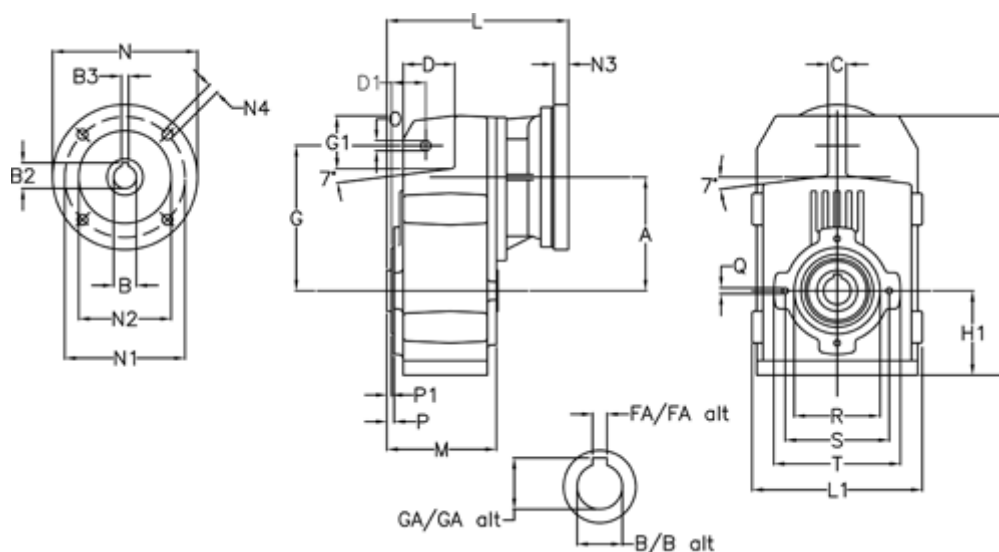

Article number: 29560304043240

Description: Shaft mounted gear  
A312H35-40,4-P100B5

## Measures

A = 150.50	FA = 10	M = 125.0	Q = M10x17
B = 35	G = 170	N = 250	R = 110
B1 = 28	G1 = 84.0	N1 = 215	S = 130
B2 = 31.3	GA = 38.3	N2 = 180	T = 150
B3 = 8	H = 326.0	N4 = M12x16	
C = 20	H1 = 102.0	O = 13	
D = 68.0	L = 255.0	P = 6.5	
D1 = 54.0	L1 = 210	P1 = 3.5	